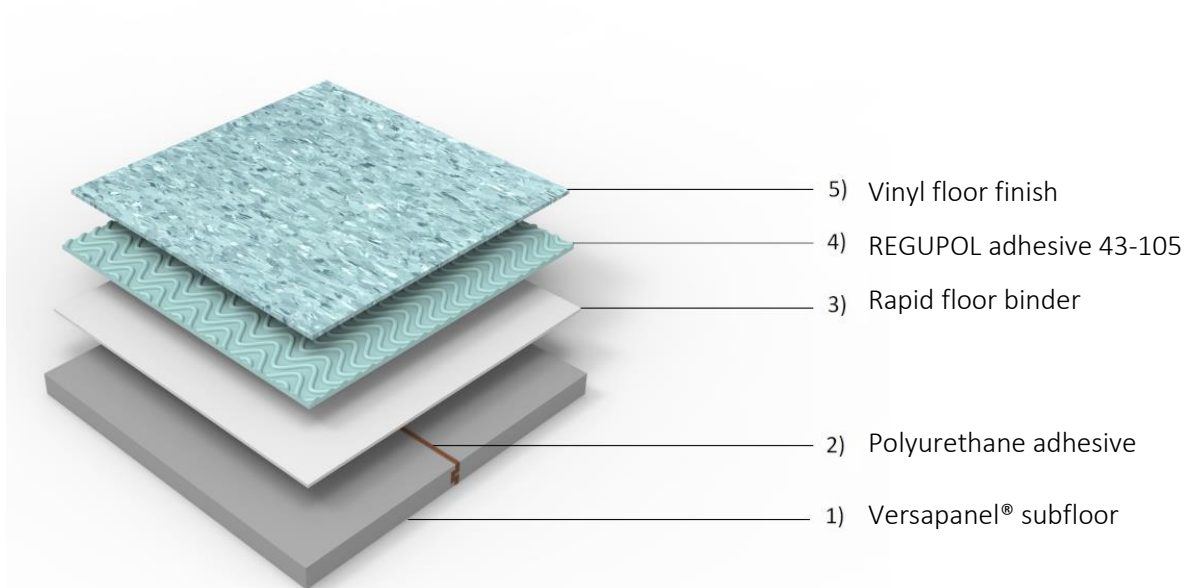

BUILD UP SHEET REGUPOL ADHESIVES

**Vinyl floor finish over Versapanel® subfloor
using Rapid Floor Binder and REGUPOL adhesive 43-105**

Floor assembly

[1] VERSAPANEL®	Versapanel® subfloor. Please refer to manufacturer for further information regarding this product and its usage.
[2] PU ADHESIVE	Polyurethane adhesive applied within the Versapanel® joints.
[3] RAPID FLOOR BINDER	Rapid floor binder is a universal primer for porous substrates. Please refer to separate Technical Manual* for further information regarding this product and its application.
[4] REGUPOL ADHESIVE 43-105	Please refer to separate Technical Manual* for further information regarding this product and its application.
[5] VINYL	Vinyl floor finish. Please refer to manufacturer for further information regarding this product and its usage.